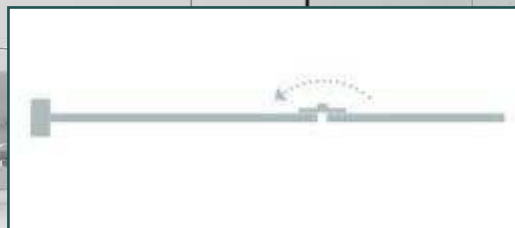

Bath Panel
Series

pivotech

Claro Bath Panel

the Pivotech fixed & swing bath panel

*Inherent style
with quality design*

- fixed and swing panel
- 1500mm x 1000mm
- main panel 600mm wide
- inwards swinging second panel
- second panel can be fitted to left or right
- modern square design
- easy to clean
- minimal aluminium and hardware design, allowing maximum glass plane
- superior quality solid brass hinges

Mono Bath Panel

the Pivotech single bath panel

*Easy to clean,
fresh elegance*

- single swing panel
- 1500mm x 800mm
- 6mm toughened glass
- positive centralising mechanism

- 180° swing action
- spray flap to minimise splash
- wide back wall channel for positive fixing
- fully assembled for install

Duo Bath Panel

the Pivotech swing & swing bath panel

*budget friendly,
space friendly,
family friendly*

- swing & swing panel
- 1500mm x 1000mm
- 6mm toughened glass
- positive centralising mechanism
- 180° swing panel