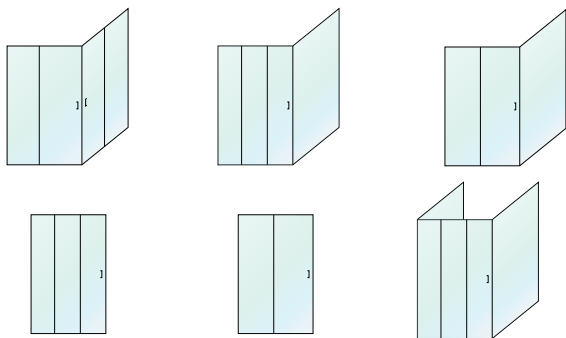

pivotech

designed simplicity

stylish
solutions
for
compact
spaces

wardrobe systems | shower screens | mirror frames

Where a swinging door simply isn't practical, Pivottech's sliding door shower systems provide reliable strength with sleek, modern elegance and maximum flexibility for smaller bathrooms. Sliding doors reduce the overall space required for a shower recess, whilst minimal metal use makes cleaning easy. A choice of powder-coated and anodised finishes complement any décor.

two door

Perfect for larger screens, and with less framing, the two door configuration helps minimise visual clutter in tight spaces. With the option of having one or both panels slide, it also offers a simple solution for double-ended shower rooms.

three door

The Pivottech three door design offers the advantage of a wider opening. The fixed panel is raised from the sill and located inside for safety and easy cleaning. By locating the wheels at the top of the screen, they're kept away from soap and grime and enable easy adjustment if required.

corner opening

The widest opening for the smallest space, a corner opening screen enables access from the middle of the bathroom. A practical solution and a brilliant design, that allows the toilet and basin to be positioned on either side of the shower recess. Doors can be closed from both directions and the profiles overlap to minimise water leakage.